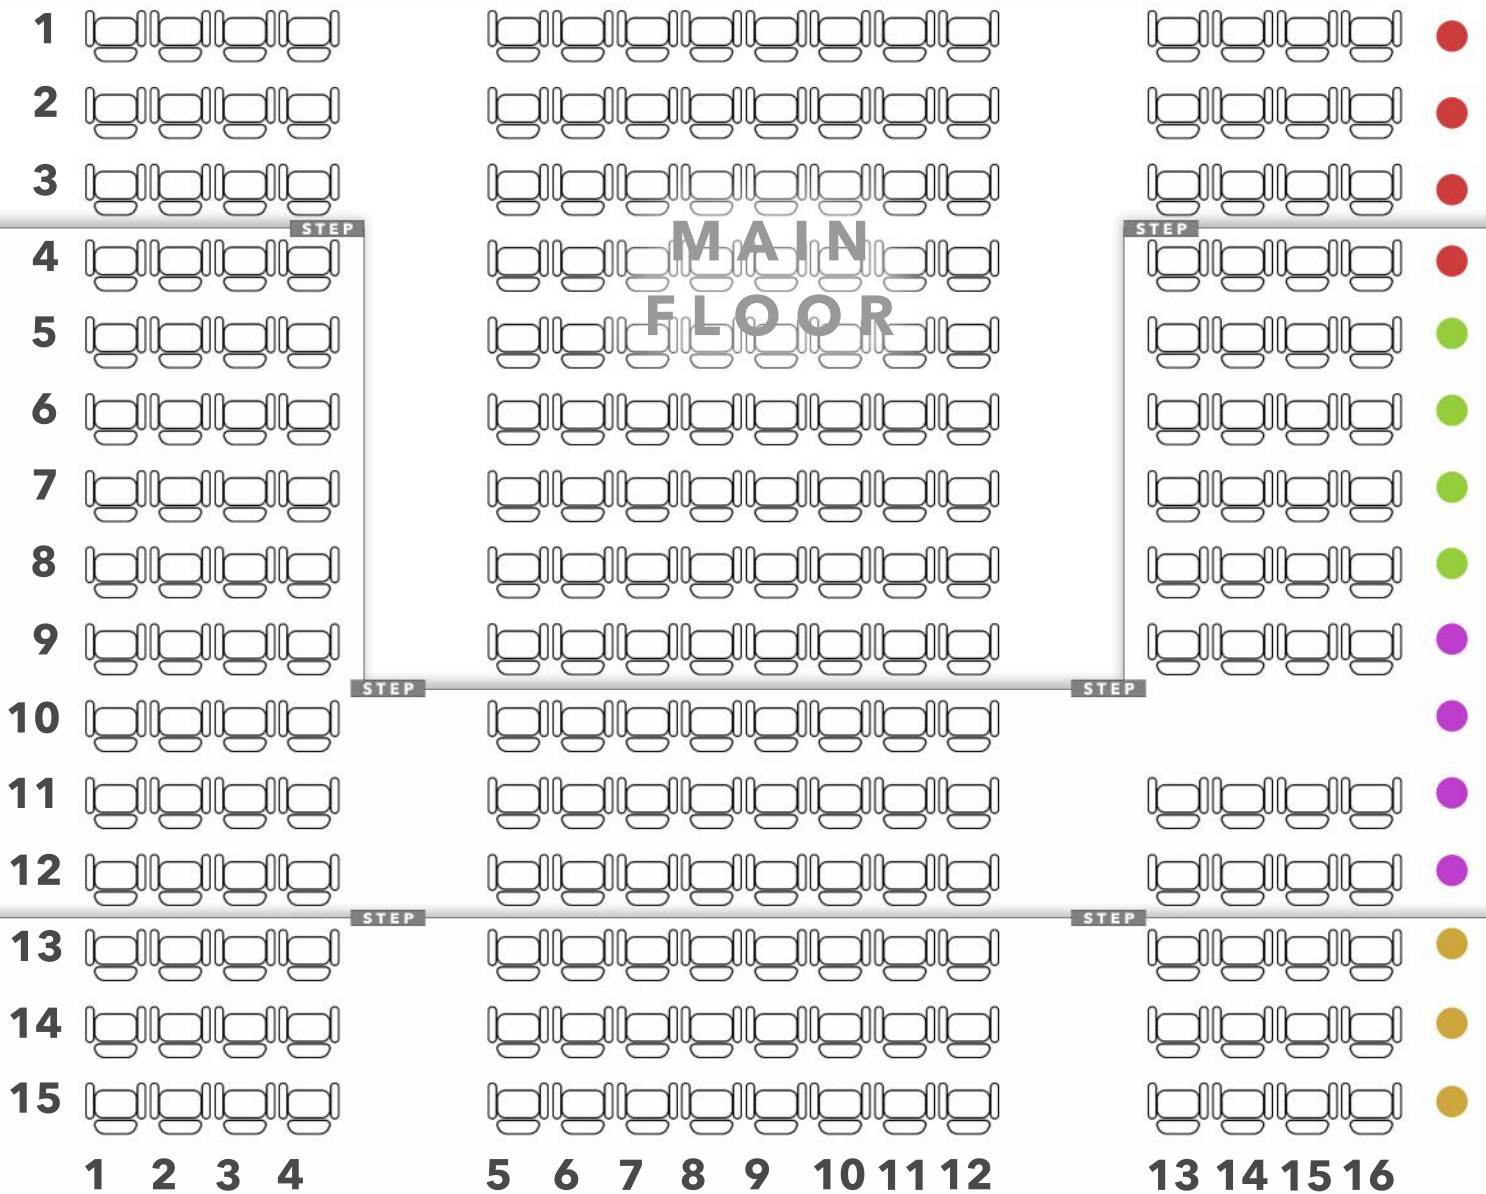

BELFRY MUSIC THEATRE

Venue Seating Map

STAGE

● Premier

● Front

● Middle

● Back